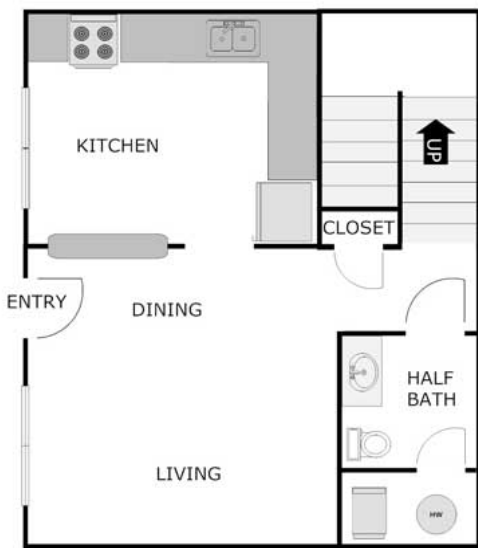

## 2 Bedroom 1.5 Bath Apartment

880 Sq. Ft.

RENT

DEPOSIT

DATE AVAILABLE

NOTES

Valleyviewestatesliving.com

relax, enjoy, live!